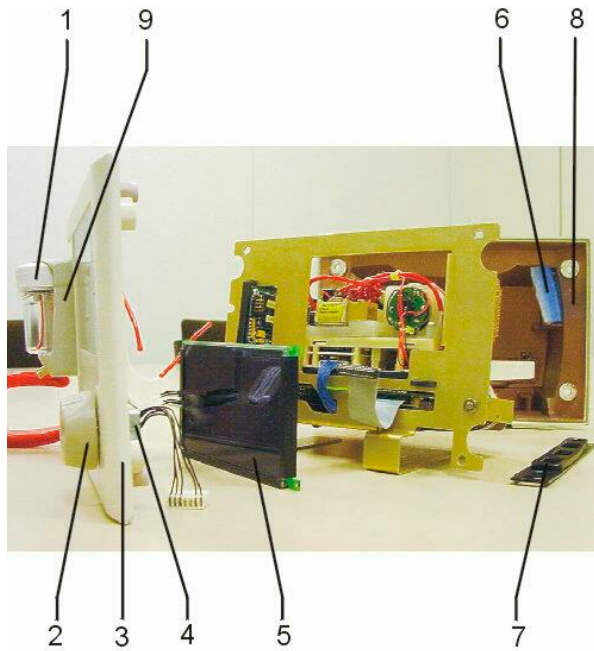

Parts catalog

Vamos

Revision: 2005-11

6494.340

Item No.	Part No.	Description	Qty.	Qty. unit	Remark
	6870750	Vamos	1.000	St	

Items that are shown in the illustration but are not listed below the illustration are not available as spare parts

Item No.	Part No.	Description	Qty.	Qty. unit	Remark
1	6870511	WATER LOCK M	1.000	St	
2	M29954	CONTROL KNOB	1.000	St	

Items that are shown in the illustration but are not listed below the illustration are not available as spare parts

Assembly	Description	Part No.
Accessories/ Consumables		
	FILTER	8600225
	HOSE 4X1,5-SI 50 SH A NF	1190520
	HOSE SET(MEAS.GAS FEED-BACK)	M32692
	POWERSUPPLY	6870657
	Sample Line Set (10pcs)	8290286
	T-PIECE	8600224
	WATER LOCK M	6870511
	WATERTRAPS SET OF 12	6870567
Manuals/ Techn. Documentation		
	GA Vamos es	9037415
	GA Vamos fr	9037414
	GA Vamos GB SW 2.n	9037413
	GA Vamos it	9037416
	GA Vamos nl	9037417
	GA Vamos ru	9037419
	GA Vamos sv	9037418
	GA Vamos SW 2.n de	9037411
	IFU Vamos enUS	9037410
	TD Vamos de	9036159
	TD Vamos en	9036160
	TD Vamos es	9036161
	TD Vamos fr	9036162
Parts of the Housing		
	CONTROL KNOB	M29954
	WATER LOCK M	6870511
Products Concerned		
	Vamos	6870750
Support		
	GCX ARM	6870777