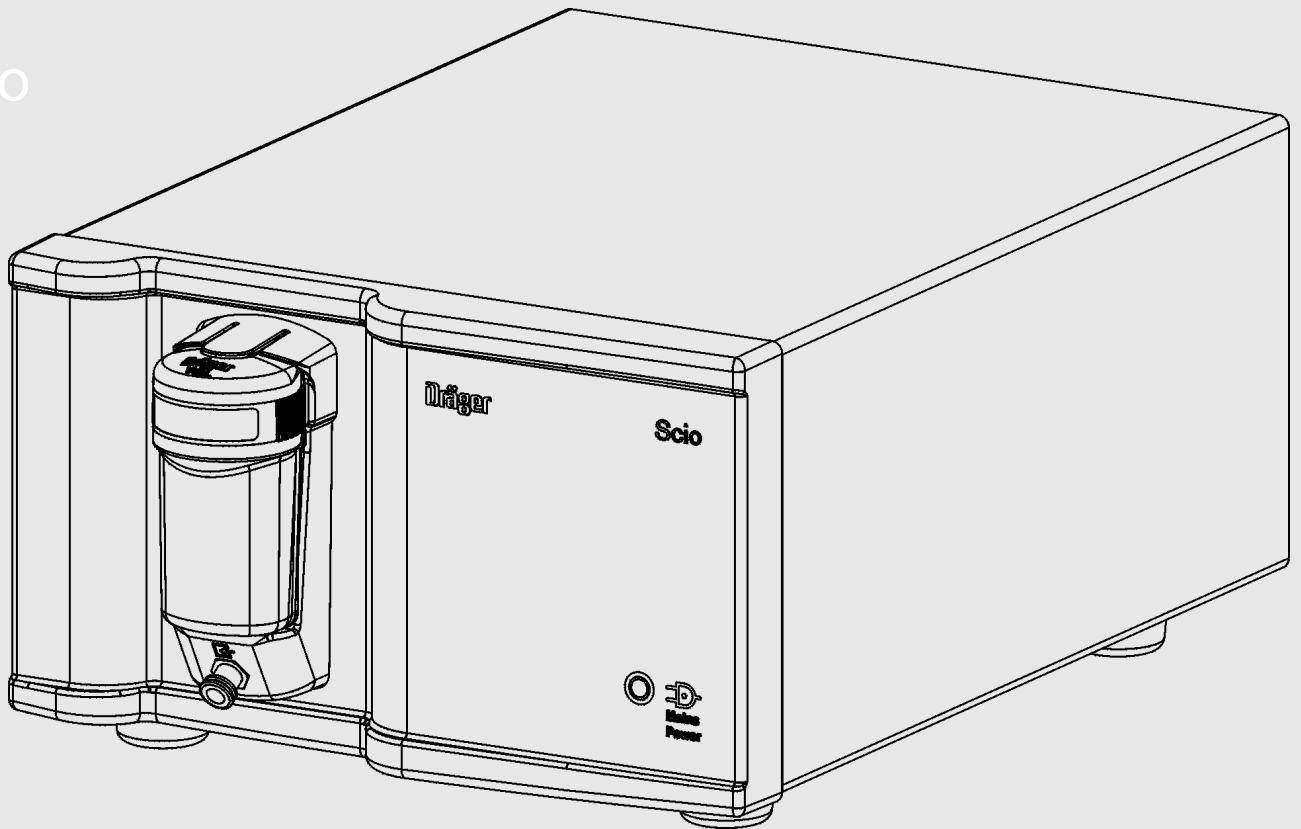

# Parts catalog

Scio

Revision: 2005-11

6494.410

Assembly	Description	Part No.
<b>Accessories/Consumables</b>		
	Cable Australia,3m,10A,C13	1851705
	Cable Great Britian,3m,10A	1851713
	FILTER	8600225
	HOSE 4X1,5-SI 50 SH A NF	1190520
	HOSE SET(MEAS.GAS FEED-BACK)	M32692
	Mains cable Swiss ,3m,10A	1851691
	Power cable 10A, 3m, grey, USA/J	1841793
	Power cable DK, 3 m, 10 A	1851721
	Sample Line Set (10pcs)	8290286
	SUPPLY MAIN, 3m, 10A	1851683
	T-PIECE	8600224
	WATER LOCK M	6870511
	WATERTRAPS SET OF 12	6870567
<b>Maintenance Parts/Service Kits</b>		
	WATER LOCK M	6870511
	WATERTRAPS SET OF 12	6870567
<b>Manuals/Techn.Documentation</b>		
	GA Scio-Modul en/f/de/it/s	9037952
	TD Scio de	9036210
	TD Scio en	9036211
	TD Scio es	9036213
	TD Scio fr	9036212